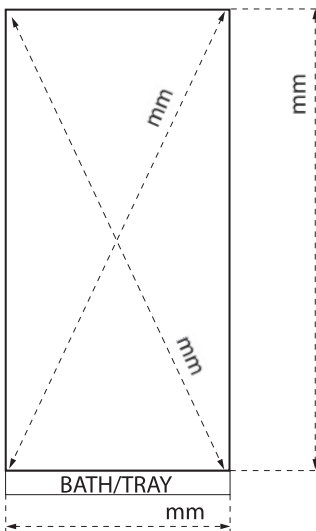

Clear Frosted

Figure 1

Height or Width variation only

Figure 2

Corner Angle (Right Handed)

Figure 3

Corner Angle (Left Handed)

Figure 4

Complete Angle (Left Handed)

Figure 5

Complete Angle (Right Handed)

Fax back to:

01325 328027

or

01325 319889

ROMAN[®]
 lifetime luxury