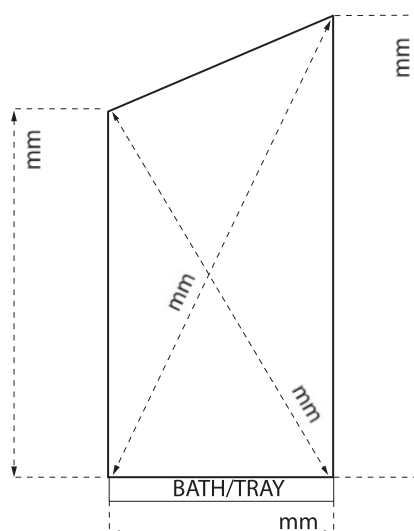

Clear Frosted

Figure 1

Height or Width variation only

Figure 2

Corner Angle (Right Handed)

Figure 3

Corner Angle (Left Handed)

Figure 4

Complete Angle (Left Handed)

Figure 5

Complete Angle (Right Handed)

Fax back to:

01325 328027

or

01325 319889

ROMAN[®]
 lifetime luxury