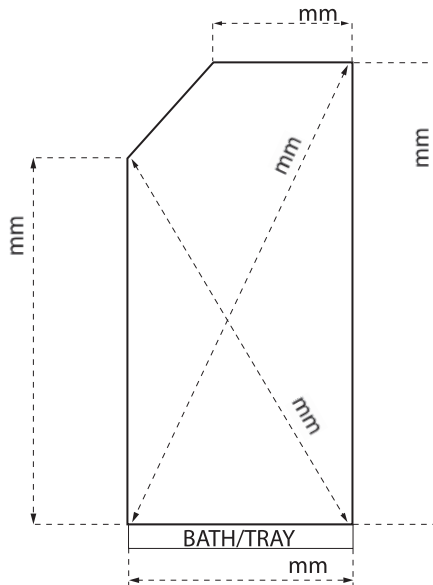

Clear Frosted

Figure 1

Height or Width variation only

Figure 2

Corner Angle (Right Handed)

Figure 3

Corner Angle (Left Handed)

Figure 4

Complete Angle (Left Handed)

Figure 5

Complete Angle (Right Handed)

Fax back to:

01325 328027

or

01325 319889

ROMAN[®]
 lifetime luxury