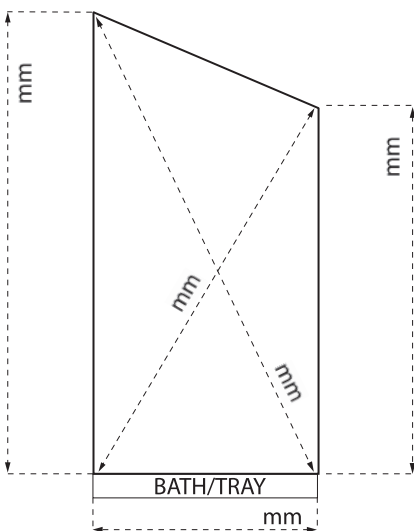

Clear Frosted

Figure 1

Height or Width variation only

Figure 2

Corner Angle (Right Handed)

Figure 3

Corner Angle (Left Handed)

Figure 4

Complete Angle (Left Handed)

Figure 5

Complete Angle (Right Handed)

Fax back to:

01325 328027

or

01325 319889

ROMAN[®]
 lifetime luxury