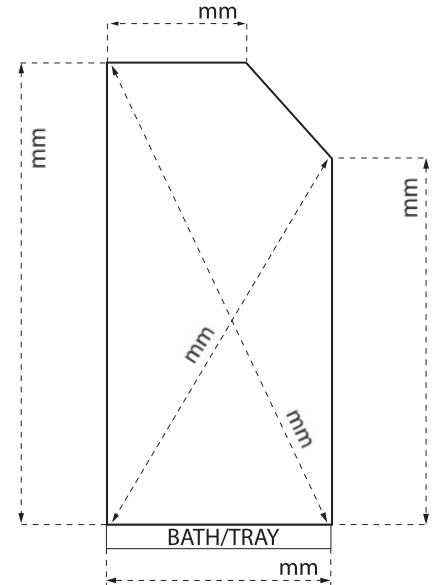

Clear Frosted

Figure 1

Height or Width variation only

Figure 2

Corner Angle (Right Handed)

Figure 3

Corner Angle (Left Handed)

Figure 4

Complete Angle (Left Handed)

Figure 5

Complete Angle (Right Handed)

Fax back to:

01325 328027

or

01325 319889

ROMAN[®]
 lifetime luxury